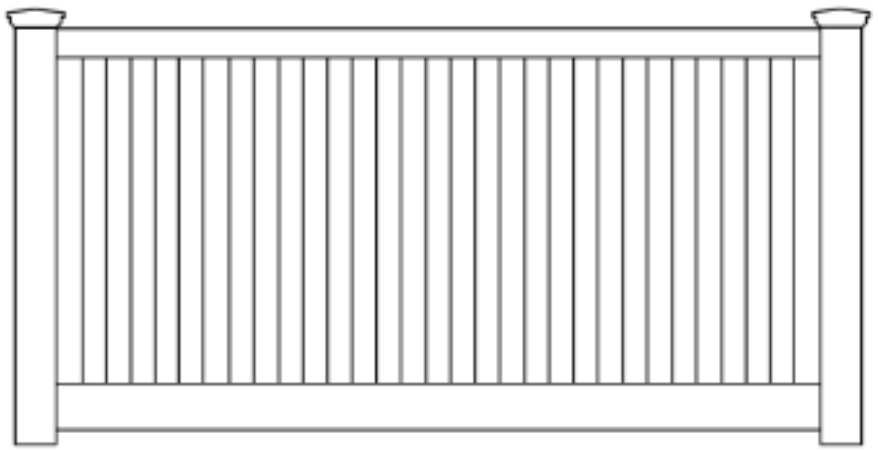

**4' HIGH NORTHFIELD STYLE PICKET
(10' WIDE DRIVEWAY GATE)**

4' HIGH LAURAL STYLE PICKET

4' WIDE WALK GATE
*(BACKGROUND - PRESSURE TREATED
SPLIT RAIL FENCE)*

4' HIGH FRAMED LAUREL STYLE PICKET

- SQUARE PICKET DESIGN WITH PYRAMID TOP
- CAN BE MADE POOL CODE COMPLIANT USING NARROW PICKET SPACING
- 1-1/2" X 3" TOP RAIL & 1-1/2" X 5-1/2" BOTTOM RAIL
- MATCHING GATE DESIGN

LAUREL STYLE PICKET DESIGNS

STRAIGHT - STANDARD DESIGN

SCALLOPED - STANDARD DESIGN

FRAMED

STAGGERED

DOG EARED NORTHFIELD STYLE PICKET

- WIDE PICKET DESIGN WITH DOG EARED OR POINTED TOP
- CAN BE MADE POOL CODE COMPLIANT USING NARROW PICKET SPACING
- 1-1/2" X 3" TOP RAIL & 1-1/2" X 5-1/2" BOTTOM RAIL
- MATCHING GATE DESIGN

NORTHFIELD STYLE PICKET DESIGNS

STRAIGHT - STANDARD DESIGN

SCALLOPED - STANDARD DESIGN

FRAMED

POINTED CAPS - STANDARD DESIGN

SEMI-PRIVACY

- VARIOUS SPACED PICKET DESIGNS, INCLUDING SHADOWBOX
- DECORATIVE TOPPER CAN BE APPLIED
- SEMI-CUSTOM LEVEL PRICING
- HEIGHT & DESIGN OPTIONS AVAILABLE
- CAN BE MADE POOL CODE COMPLIANT
- LOW MAINTENANCE

**POOL CODE
COMPLIANT**

6' HIGH McCLELLAN STYLE FENCE

SEMI-PRIVACY

6' HIGH EISENHOWER STYLE HORIZONTAL FENCE IN GRAY

6' HIGH HOBART GAP STYLE FENCE WITH CLOSED SPINDLE TOPPER

6' HIGH HOBART GAP STYLE FENCE