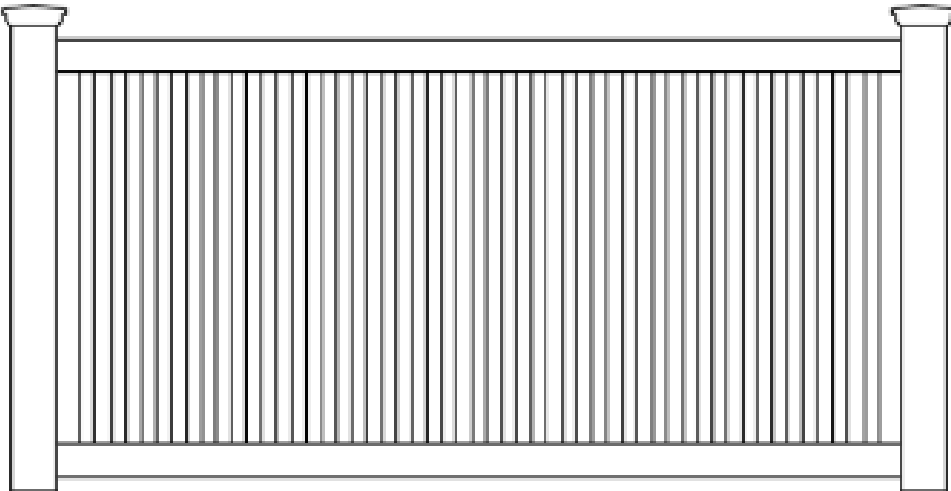

**4' HIGH NORTHFIELD STYLE PICKET
(10' WIDE DRIVEWAY GATE)**

4' HIGH LAURAL STYLE PICKET

4' WIDE WALK GATE
*(BACKGROUND - PRESSURE TREATED
SPLIT RAIL FENCE)*

4' HIGH FRAMED LAUREL STYLE PICKET

- SQUARE PICKET DESIGN WITH PYRAMID TOP
- CAN BE MADE POOL CODE COMPLIANT USING NARROW PICKET SPACING
- 1-1/2" X 3" TOP RAIL & 1-1/2" X 5-1/2" BOTTOM RAIL
- MATCHING GATE DESIGN

LAUREL STYLE PICKET DESIGNS

STRAIGHT - STANDARD DESIGN

SCALLOPED - STANDARD DESIGN

FRAMED

STAGGERED

DOG EARED NORTHFIELD STYLE PICKET

- WIDE PICKET DESIGN WITH DOG EARED OR POINTED TOP
- CAN BE MADE POOL CODE COMPLIANT USING NARROW PICKET SPACING
- 1-1/2" X 3" TOP RAIL & 1-1/2" X 5-1/2" BOTTOM RAIL
- MATCHING GATE DESIGN

NORTHFIELD STYLE PICKET DESIGNS

STRAIGHT - STANDARD DESIGN

SCALLOPED - STANDARD DESIGN

FRAMED

POINTED CAPS - STANDARD DESIGN

SEMI-PRIVACY

- VARIOUS SPACED PICKET DESIGNS, INCLUDING SHADOWBOX
- DECORATIVE TOPPER CAN BE APPLIED
- SEMI-CUSTOM LEVEL PRICING
- HEIGHT & DESIGN OPTIONS AVAILABLE
- CAN BE MADE POOL CODE COMPLIANT
- LOW MAINTENANCE