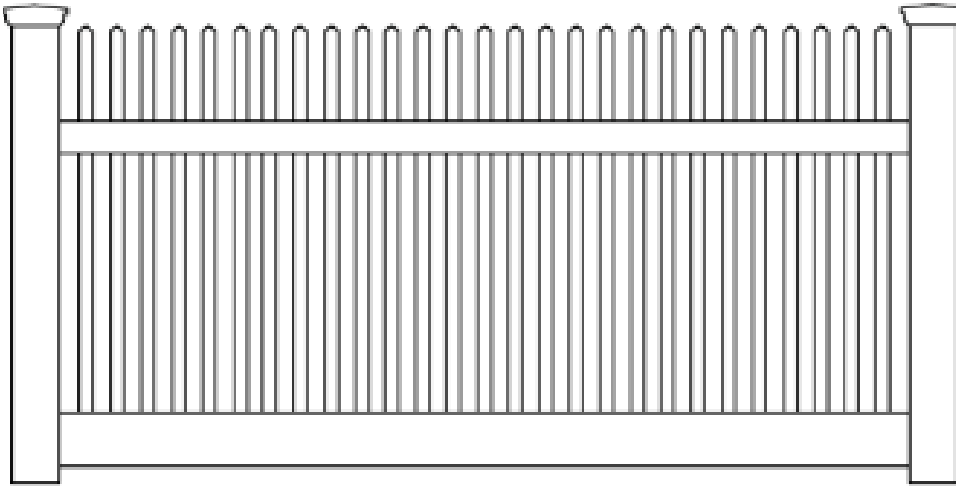

**POOL CODE
COMPLIANT**

PICKET STYLE DESIGNS

4' HIGH NORTHFIELD STYLE SCALLOPED PICKET IN CLAY COLOR

4' HIGH LAUREL STYLE PICKET

42" HIGH HILLSIDE STYLE PICKET

PICKET STYLE DESIGNS - CONTINUED

**4' HIGH CROWNED LAUREL STYLE
PICKET**

**4' HIGH NORTHFIELD STYLE PICKET
(10' WIDE DRIVEWAY GATE)**

4' HIGH LAURAL STYLE PICKET

4' WIDE WALK GATE
*(BACKGROUND - PRESSURE TREATED
SPLIT RAIL FENCE)*

4' HIGH FRAMED LAUREL STYLE PICKET

- SQUARE PICKET DESIGN WITH PYRAMID TOP
- CAN BE MADE POOL CODE COMPLIANT USING NARROW PICKET SPACING
- 1-1/2" X 3" TOP RAIL & 1-1/2" X 5-1/2" BOTTOM RAIL
- MATCHING GATE DESIGN

LAUREL STYLE PICKET DESIGNS

STRAIGHT - STANDARD DESIGN

SCALLOPED - STANDARD DESIGN

FRAMED

STAGGERED

DOG EARED NORTHFIELD STYLE PICKET

- WIDE PICKET DESIGN WITH DOG EARED OR POINTED TOP
- CAN BE MADE POOL CODE COMPLIANT USING NARROW PICKET SPACING
- 1-1/2" X 3" TOP RAIL & 1-1/2" X 5-1/2" BOTTOM RAIL
- MATCHING GATE DESIGN