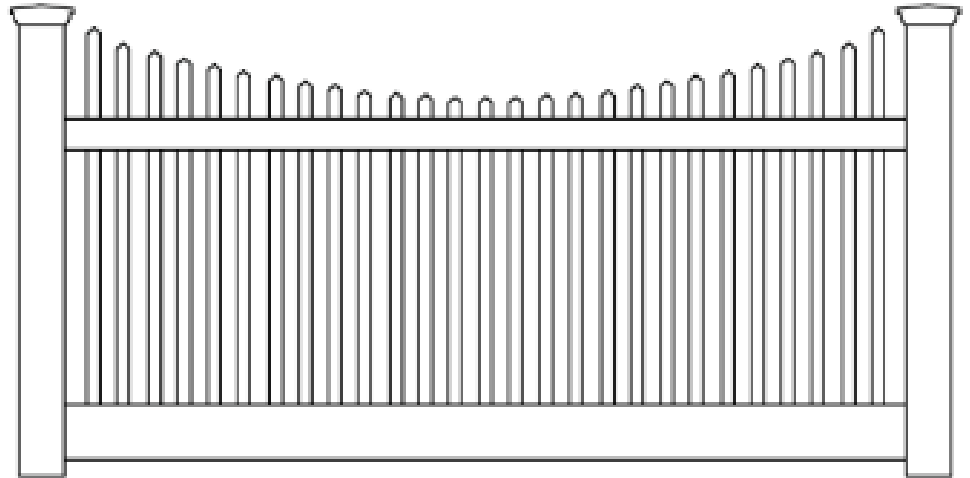

CLOSED SPINDLE

OPEN SPINDLE

OPEN SPINDLE

PICKET STYLE

- SQUARE & RECTANGULAR PICKET DESIGN
- SQUARE TOP & BOTTOM RAILS WITH STEEL U-CHANNEL TO AVOID SAGGING
- BUDGET FRIENDLY USING STANDARD DESIGN & COLORS
- HEIGHT & DESIGN OPTIONS AVAILABLE
- CAN BE MADE POOL CODE COMPLIANT
- LOW MAINTENANCE

**POOL CODE
COMPLIANT**

PICKET STYLE DESIGNS

4' HIGH NORTHFIELD STYLE SCALLOPED PICKET IN CLAY COLOR

4' HIGH LAUREL STYLE PICKET

42" HIGH HILLSIDE STYLE PICKET

PICKET STYLE DESIGNS - CONTINUED

**4' HIGH CROWNED LAUREL STYLE
PICKET**

**4' HIGH NORTHFIELD STYLE PICKET
(10' WIDE DRIVEWAY GATE)**

4' HIGH LAURAL STYLE PICKET

4' WIDE WALK GATE
*(BACKGROUND - PRESSURE TREATED
SPLIT RAIL FENCE)*

4' HIGH FRAMED LAUREL STYLE PICKET

- SQUARE PICKET DESIGN WITH PYRAMID TOP
- CAN BE MADE POOL CODE COMPLIANT USING NARROW PICKET SPACING
- 1-1/2" X 3" TOP RAIL & 1-1/2" X 5-1/2" BOTTOM RAIL
- MATCHING GATE DESIGN

LAUREL STYLE PICKET DESIGNS

STRAIGHT - STANDARD DESIGN

SCALLOPED - STANDARD DESIGN

FRAMED

STAGGERED

DOG EARED NORTHFIELD STYLE PICKET

- WIDE PICKET DESIGN WITH DOG EARED OR POINTED TOP
- CAN BE MADE POOL CODE COMPLIANT USING NARROW PICKET SPACING
- 1-1/2" X 3" TOP RAIL & 1-1/2" X 5-1/2" BOTTOM RAIL
- MATCHING GATE DESIGN