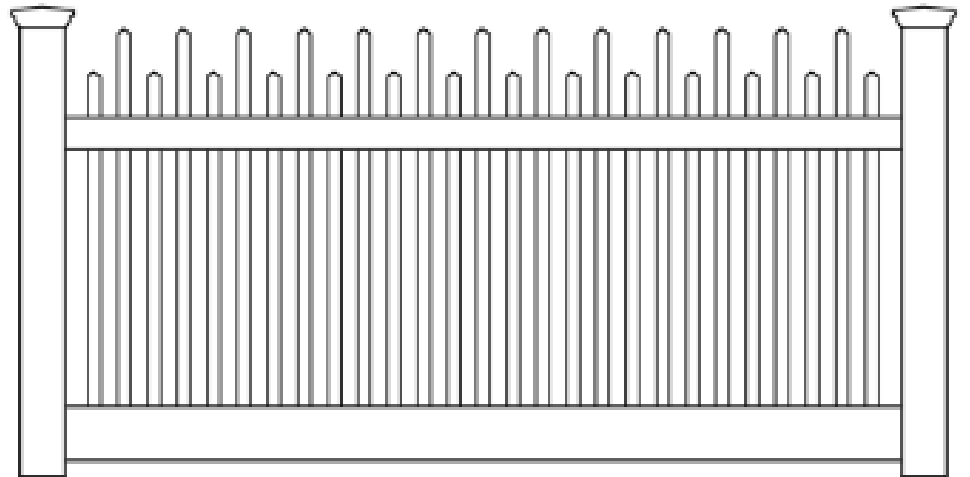

**4' HIGH NORTHFIELD STYLE PICKET
(10' WIDE DRIVEWAY GATE)**

4' HIGH LAURAL STYLE PICKET

4' WIDE WALK GATE
*(BACKGROUND - PRESSURE TREATED
SPLIT RAIL FENCE)*

4' HIGH FRAMED LAUREL STYLE PICKET

- SQUARE PICKET DESIGN WITH PYRAMID TOP
- CAN BE MADE POOL CODE COMPLIANT USING NARROW PICKET SPACING
- 1-1/2" X 3" TOP RAIL & 1-1/2" X 5-1/2" BOTTOM RAIL
- MATCHING GATE DESIGN

LAUREL STYLE PICKET DESIGNS

STRAIGHT - STANDARD DESIGN

SCALLOPED - STANDARD DESIGN

FRAMED

STAGGERED

DOG EARED NORTHFIELD STYLE PICKET

- WIDE PICKET DESIGN WITH DOG EARED OR POINTED TOP
- CAN BE MADE POOL CODE COMPLIANT USING NARROW PICKET SPACING
- 1-1/2" X 3" TOP RAIL & 1-1/2" X 5-1/2" BOTTOM RAIL
- MATCHING GATE DESIGN

NORTHFIELD STYLE PICKET DESIGNS

STRAIGHT - STANDARD DESIGN

SCALLOPED - STANDARD DESIGN

FRAMED

POINTED CAPS - STANDARD DESIGN

SEMI-PRIVACY

- VARIOUS SPACED PICKET DESIGNS, INCLUDING SHADOWBOX
- DECORATIVE TOPPER CAN BE APPLIED
- SEMI-CUSTOM LEVEL PRICING
- HEIGHT & DESIGN OPTIONS AVAILABLE
- CAN BE MADE POOL CODE COMPLIANT
- LOW MAINTENANCE