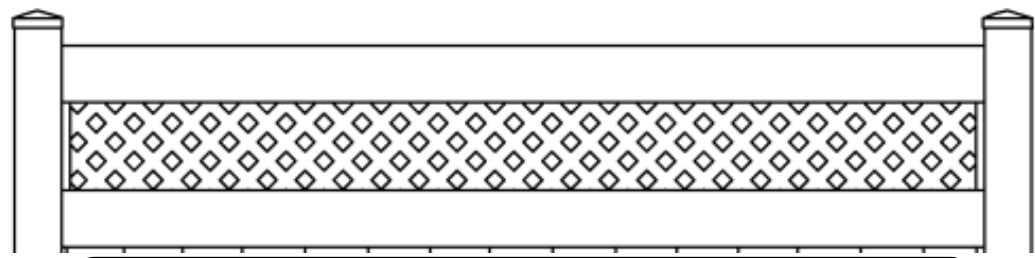

DIAGONAL LATTICE - GREEN COLOR

OLD ENGLISH LATTICE

DECORATIVE TOPPERS

DIAGONAL LATTICE

MINI DIAGONAL LATTICE

SQUARE LATTICE

OLD ENGLISH LATTICE

OPEN SPINDLE

CLOSED SPINDLE

OPEN SPINDLE

OPEN SPINDLE

PICKET STYLE

- SQUARE & RECTANGULAR PICKET DESIGN
- SQUARE TOP & BOTTOM RAILS WITH STEEL U-CHANNEL TO AVOID SAGGING
- BUDGET FRIENDLY USING STANDARD DESIGN & COLORS
- HEIGHT & DESIGN OPTIONS AVAILABLE
- CAN BE MADE POOL CODE COMPLIANT
- LOW MAINTENANCE