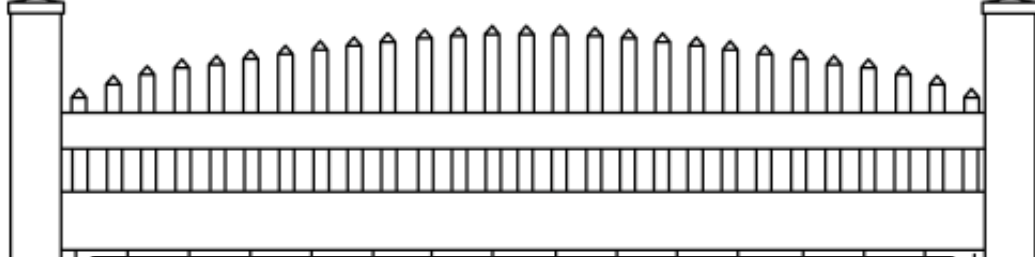

DIAGONAL LATTICE - GREEN COLOR

OLD ENGLISH LATTICE

DECORATIVE TOPPERS

DIAGONAL LATTICE

MINI DIAGONAL LATTICE

SQUARE LATTICE

OLD ENGLISH LATTICE

OPEN SPINDLE

CLOSED SPINDLE

OPEN SPINDLE

OPEN SPINDLE

PICKET STYLE

- SQUARE & RECTANGULAR PICKET DESIGN
- SQUARE TOP & BOTTOM RAILS WITH STEEL U-CHANNEL TO AVOID SAGGING
- BUDGET FRIENDLY USING STANDARD DESIGN & COLORS
- HEIGHT & DESIGN OPTIONS AVAILABLE
- CAN BE MADE POOL CODE COMPLIANT
- LOW MAINTENANCE