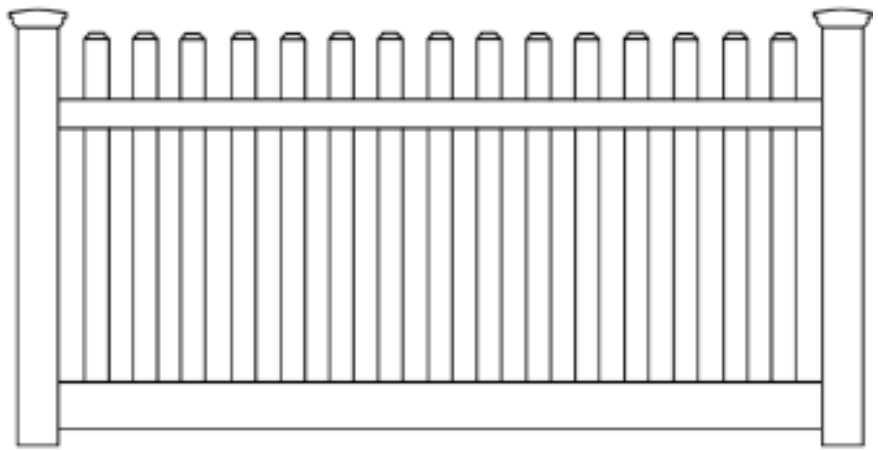

**4' HIGH NORTHFIELD STYLE PICKET
(10' WIDE DRIVEWAY GATE)**

4' HIGH LAURAL STYLE PICKET

4' WIDE WALK GATE
*(BACKGROUND - PRESSURE TREATED
SPLIT RAIL FENCE)*

4' HIGH FRAMED LAUREL STYLE PICKET

- SQUARE PICKET DESIGN WITH PYRAMID TOP
- CAN BE MADE POOL CODE COMPLIANT USING NARROW PICKET SPACING
- 1-1/2" X 3" TOP RAIL & 1-1/2" X 5-1/2" BOTTOM RAIL
- MATCHING GATE DESIGN

LAUREL STYLE PICKET DESIGNS

STRAIGHT - STANDARD DESIGN

SCALLOPED - STANDARD DESIGN

FRAMED

STAGGERED

DOG EARED NORTHFIELD STYLE PICKET

- WIDE PICKET DESIGN WITH DOG EARED OR POINTED TOP
- CAN BE MADE POOL CODE COMPLIANT USING NARROW PICKET SPACING
- 1-1/2" X 3" TOP RAIL & 1-1/2" X 5-1/2" BOTTOM RAIL
- MATCHING GATE DESIGN

NORTHFIELD STYLE PICKET DESIGNS

STRAIGHT - STANDARD DESIGN

SCALLOPED - STANDARD DESIGN

FRAMED

POINTED CAPS - STANDARD DESIGN

SEMI-PRIVACY

- VARIOUS SPACED PICKET DESIGNS, INCLUDING SHADOWBOX
- DECORATIVE TOPPER CAN BE APPLIED
- SEMI-CUSTOM LEVEL PRICING
- HEIGHT & DESIGN OPTIONS AVAILABLE
- CAN BE MADE POOL CODE COMPLIANT
- LOW MAINTENANCE