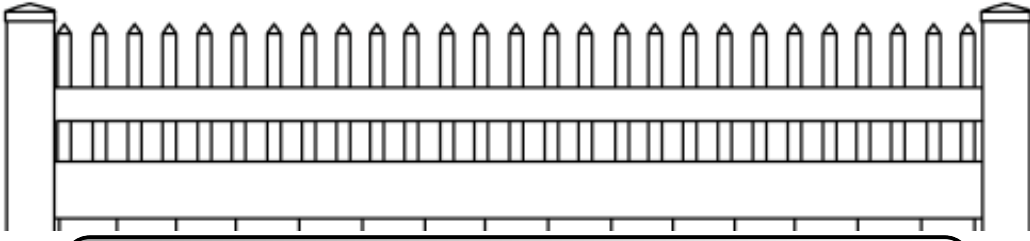

DIAGONAL LATTICE - GREEN COLOR

OLD ENGLISH LATTICE

DECORATIVE TOPPERS

DIAGONAL LATTICE

MINI DIAGONAL LATTICE

SQUARE LATTICE

OLD ENGLISH LATTICE

OPEN SPINDLE

CLOSED SPINDLE

OPEN SPINDLE

OPEN SPINDLE

PICKET STYLE

- SQUARE & RECTANGULAR PICKET DESIGN
- SQUARE TOP & BOTTOM RAILS WITH STEEL U-CHANNEL TO AVOID SAGGING
- BUDGET FRIENDLY USING STANDARD DESIGN & COLORS
- HEIGHT & DESIGN OPTIONS AVAILABLE
- CAN BE MADE POOL CODE COMPLIANT
- LOW MAINTENANCE