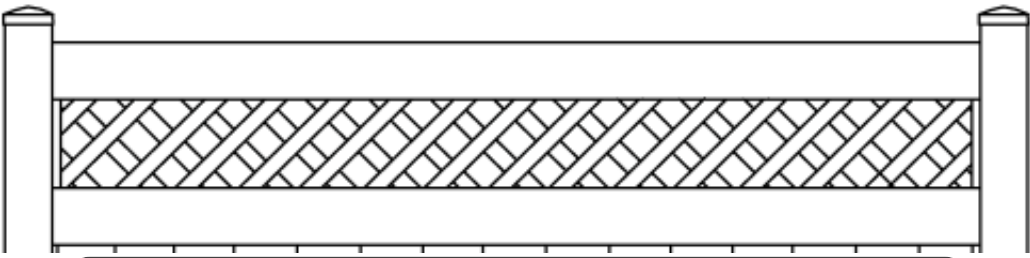

DECORATIVE TOPPERS

DIAGONAL LATTICE