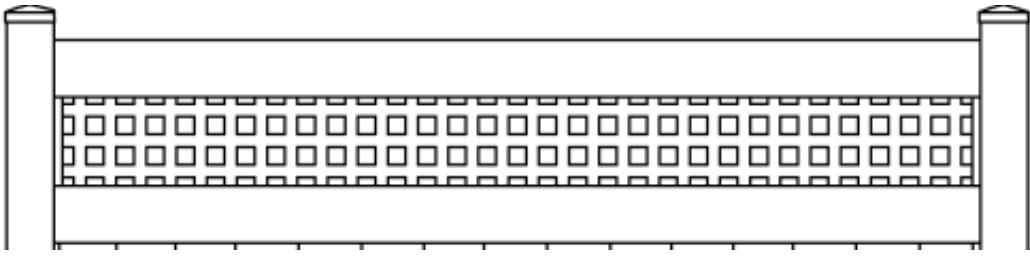

DIAGONAL LATTICE - GREEN COLOR

OLD ENGLISH LATTICE

DECORATIVE TOPPERS

DIAGONAL LATTICE

MINI DIAGONAL LATTICE

SQUARE LATTICE

OLD ENGLISH LATTICE

OPEN SPINDLE

CLOSED SPINDLE

OPEN SPINDLE

OPEN SPINDLE

PICKET STYLE

- SQUARE & RECTANGULAR PICKET DESIGN
- SQUARE TOP & BOTTOM RAILS WITH STEEL U-CHANNEL TO AVOID SAGGING
- BUDGET FRIENDLY USING STANDARD DESIGN & COLORS
- HEIGHT & DESIGN OPTIONS AVAILABLE
- CAN BE MADE POOL CODE COMPLIANT
- LOW MAINTENANCE