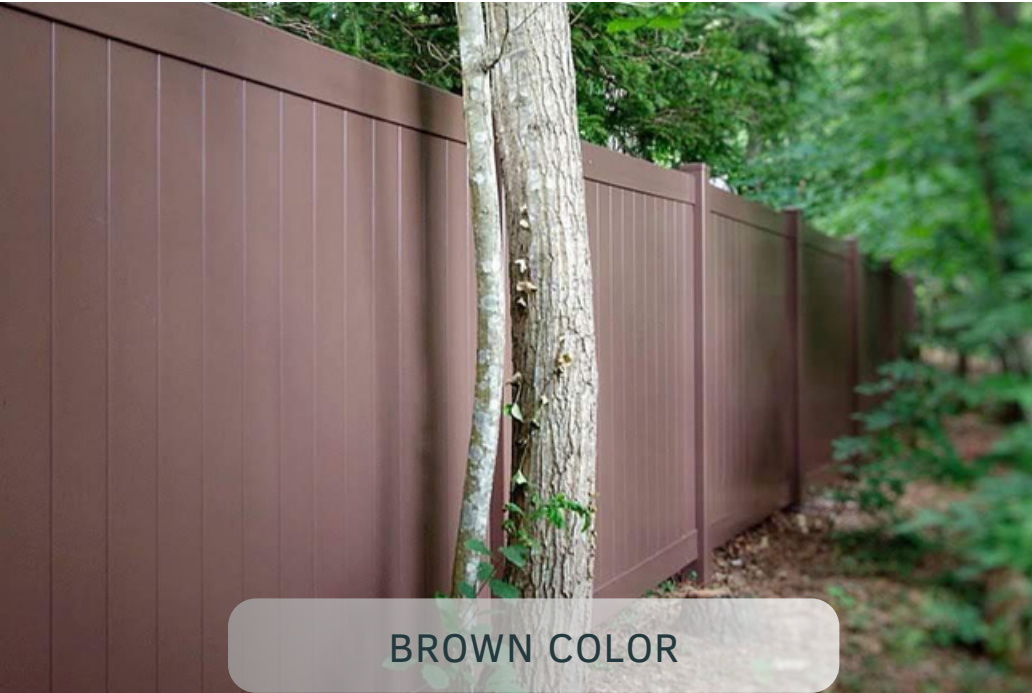

BEST GATE & FENCE

VINYL FENCE

Vinyl Fence

Traditional wood fence design and contemporary styles, yet in low maintenance and durable form. Vinyl fence can take on various shapes and colors for many residential and commercial purposes. A cost effective option across standard designs, while highly customizable for unique aesthetics.

WHITE COLOR

5' WIDE WALK GATE

5

TWO-TONE WITH PERGOLA

MOUNT PLEASANT - CONTINUED

BROWN COLOR

WHITE COLOR

8' HIGH - BEIGE COLOR

BLACK COLOR

MOUNT PLEASANT WITH DECORATIVE TOPPER

Decorative profile 12-18" in height at the top of the fence panel.
CONSIDERATION: Decorative toppers work best on flat or level ground.

DIAGONAL LATTICE

CLOSED SPINDLE - TWO-TONE