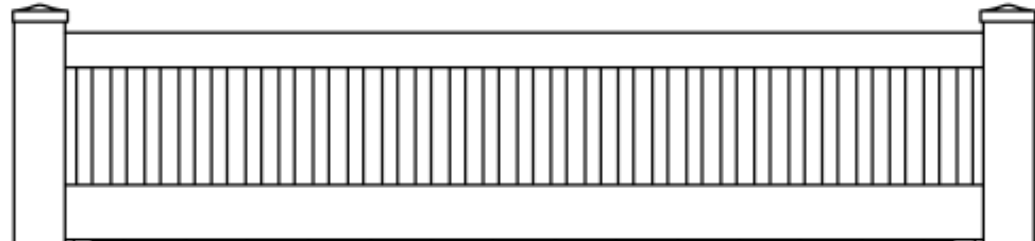

DIAGONAL LATTICE - GREEN COLOR

OLD ENGLISH LATTICE

DECORATIVE TOPPERS

DIAGONAL LATTICE

MINI DIAGONAL LATTICE

SQUARE LATTICE

OLD ENGLISH LATTICE

OPEN SPINDLE

CLOSED SPINDLE

OPEN SPINDLE

OPEN SPINDLE

PICKET STYLE

- SQUARE & RECTANGULAR PICKET DESIGN
- SQUARE TOP & BOTTOM RAILS WITH STEEL U-CHANNEL TO AVOID SAGGING
- BUDGET FRIENDLY USING STANDARD DESIGN & COLORS
- HEIGHT & DESIGN OPTIONS AVAILABLE
- CAN BE MADE POOL CODE COMPLIANT
- LOW MAINTENANCE