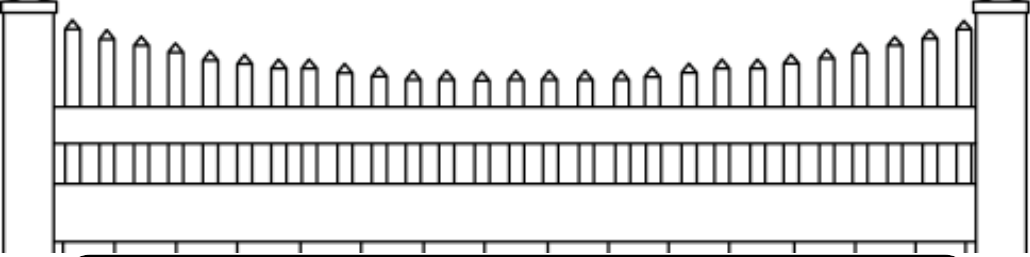

DIAGONAL LATTICE - GREEN COLOR

OLD ENGLISH LATTICE

DECORATIVE TOPPERS

DIAGONAL LATTICE

MINI DIAGONAL LATTICE

SQUARE LATTICE

OLD ENGLISH LATTICE

OPEN SPINDLE

CLOSED SPINDLE

OPEN SPINDLE

OPEN SPINDLE

PICKET STYLE

- SQUARE & RECTANGULAR PICKET DESIGN
- SQUARE TOP & BOTTOM RAILS WITH STEEL U-CHANNEL TO AVOID SAGGING
- BUDGET FRIENDLY USING STANDARD DESIGN & COLORS
- HEIGHT & DESIGN OPTIONS AVAILABLE
- CAN BE MADE POOL CODE COMPLIANT
- LOW MAINTENANCE