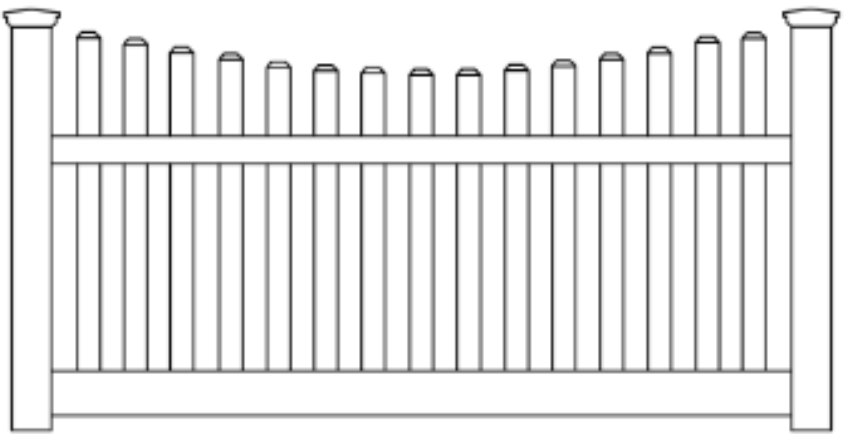

**4' HIGH NORTHFIELD STYLE PICKET
(10' WIDE DRIVEWAY GATE)**

4' HIGH LAURAL STYLE PICKET

4' WIDE WALK GATE
*(BACKGROUND - PRESSURE TREATED
SPLIT RAIL FENCE)*

4' HIGH FRAMED LAUREL STYLE PICKET

- SQUARE PICKET DESIGN WITH PYRAMID TOP
- CAN BE MADE POOL CODE COMPLIANT USING NARROW PICKET SPACING
- 1-1/2" X 3" TOP RAIL & 1-1/2" X 5-1/2" BOTTOM RAIL
- MATCHING GATE DESIGN

LAUREL STYLE PICKET DESIGNS

STRAIGHT - STANDARD DESIGN

SCALLOPED - STANDARD DESIGN

FRAMED

STAGGERED

DOG EARED NORTHFIELD STYLE PICKET

- WIDE PICKET DESIGN WITH DOG EARED OR POINTED TOP
- CAN BE MADE POOL CODE COMPLIANT USING NARROW PICKET SPACING
- 1-1/2" X 3" TOP RAIL & 1-1/2" X 5-1/2" BOTTOM RAIL
- MATCHING GATE DESIGN

NORTHFIELD STYLE PICKET DESIGNS

STRAIGHT - STANDARD DESIGN

SCALLOPED - STANDARD DESIGN

FRAMED

POINTED CAPS - STANDARD DESIGN

SEMI-PRIVACY

- VARIOUS SPACED PICKET DESIGNS, INCLUDING SHADOWBOX
- DECORATIVE TOPPER CAN BE APPLIED
- SEMI-CUSTOM LEVEL PRICING
- HEIGHT & DESIGN OPTIONS AVAILABLE
- CAN BE MADE POOL CODE COMPLIANT
- LOW MAINTENANCE