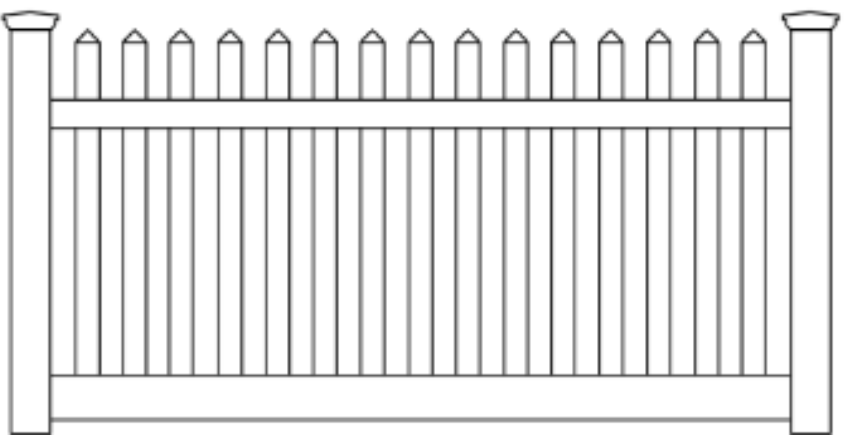

**4' HIGH NORTHFIELD STYLE PICKET
(10' WIDE DRIVEWAY GATE)**

4' HIGH LAURAL STYLE PICKET

4' WIDE WALK GATE
*(BACKGROUND - PRESSURE TREATED
SPLIT RAIL FENCE)*

4' HIGH FRAMED LAUREL STYLE PICKET

- SQUARE PICKET DESIGN WITH PYRAMID TOP
- CAN BE MADE POOL CODE COMPLIANT USING NARROW PICKET SPACING
- 1-1/2" X 3" TOP RAIL & 1-1/2" X 5-1/2" BOTTOM RAIL
- MATCHING GATE DESIGN

LAUREL STYLE PICKET DESIGNS

STRAIGHT - STANDARD DESIGN

SCALLOPED - STANDARD DESIGN

FRAMED

STAGGERED

DOG EARED NORTHFIELD STYLE PICKET

- WIDE PICKET DESIGN WITH DOG EARED OR POINTED TOP
- CAN BE MADE POOL CODE COMPLIANT USING NARROW PICKET SPACING
- 1-1/2" X 3" TOP RAIL & 1-1/2" X 5-1/2" BOTTOM RAIL
- MATCHING GATE DESIGN

NORTHFIELD STYLE PICKET DESIGNS

STRAIGHT - STANDARD DESIGN

SCALLOPED - STANDARD DESIGN

FRAMED

POINTED CAPS - STANDARD DESIGN

SEMI-PRIVACY

- VARIOUS SPACED PICKET DESIGNS, INCLUDING SHADOWBOX
- DECORATIVE TOPPER CAN BE APPLIED
- SEMI-CUSTOM LEVEL PRICING
- HEIGHT & DESIGN OPTIONS AVAILABLE
- CAN BE MADE POOL CODE COMPLIANT
- LOW MAINTENANCE

**POOL CODE
COMPLIANT**

6' HIGH McCLELLAN STYLE FENCE

SEMI-PRIVACY

6' HIGH EISENHOWER STYLE HORIZONTAL FENCE IN GRAY

6' HIGH HOBART GAP STYLE FENCE WITH CLOSED SPINDLE TOPPER

6' HIGH HOBART GAP STYLE FENCE