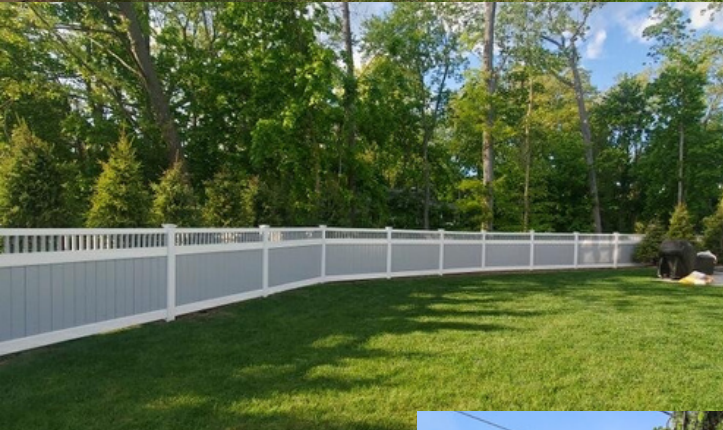

BEST GATE & FENCE

VINYL FENCE

Vinyl Fence

Traditional wood fence design and contemporary styles, yet in low maintenance and durable form. Vinyl fence can take on various shapes and colors for many residential and commercial purposes. A cost effective option across standard designs, while highly customizable for unique aesthetics.

**POOL CODE
COMPLIANT**

6' HIGH McCLELLAN STYLE FENCE

SEMI-PRIVACY

6' HIGH EISENHOWER STYLE HORIZONTAL FENCE IN GRAY

6' HIGH HOBART GAP STYLE FENCE WITH CLOSED SPINDLE TOPPER

6' HIGH HOBART GAP STYLE FENCE

CLASSIC WHITE

CLASSIC BEIGE

CLASSIC GRAY

CLASSIC CLAY

DON'T SEE WHAT YOU'RE LOOKING FOR...

Visit our website - bestgateandfenceofnj.com

bestgateandfenceofnj.com

OFFICE ADDRESS: