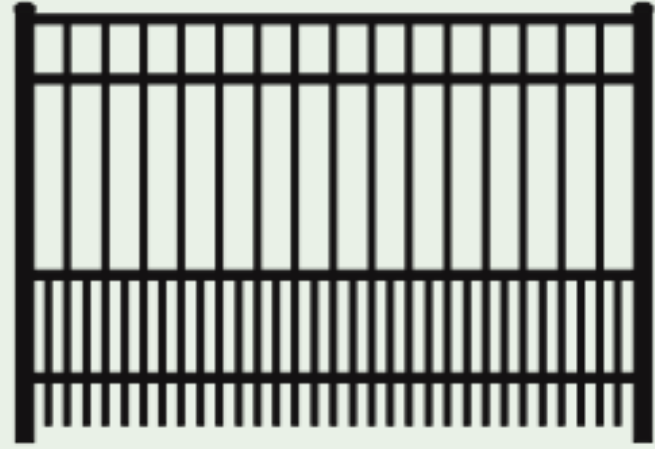

WESTMOUNT STYLE

4' WIDE WALK GATE

WESTMOUNT STYLE

CANTERBURY STYLE

8' WIDE DOUBLE GATE

5' HIGH ORNAMENTAL-RESIDENTIAL GRADE

- 6' WIDE PANELS & 2"X2" POSTS
- 5/8" PICKETS & 1" RAILS
- DESIGNED FOR RESIDENTIAL OUTDOOR APPLICATIONS IN FRONT & REAR YARD SPACES
- MATCHING GATE DESIGNS (IN-LINE & ARCHED)
- STANDARD COLOR = BLACK

WESTMOUNT STYLE

| Traditional Bottom |

Standard Designs

| Extra Picket |

Special Order

| Puppy Picket |

Special Order

CANTERBURY STYLE