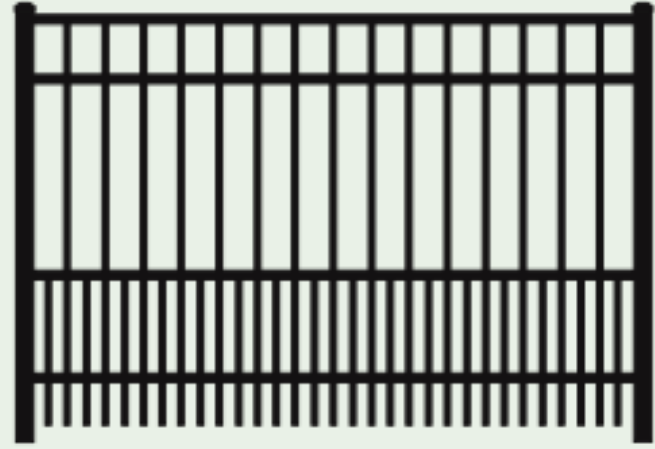

WESTMOUNT STYLE

| Traditional Bottom |

Standard Designs

| Extra Picket |

Special Order

| Puppy Picket |

Special Order

CANTERBURY STYLE

| Traditional Bottom |

| Extra Picket |

| Puppy Picket |

4' HIGH ORNAMENTAL- STRATFORD STYLE

Two-rail design with a commercial grade profile (3/4" pickets & 1-1/2" rails).
Available in black & bronze.

STRATFORD - MASONRY APPLICATION