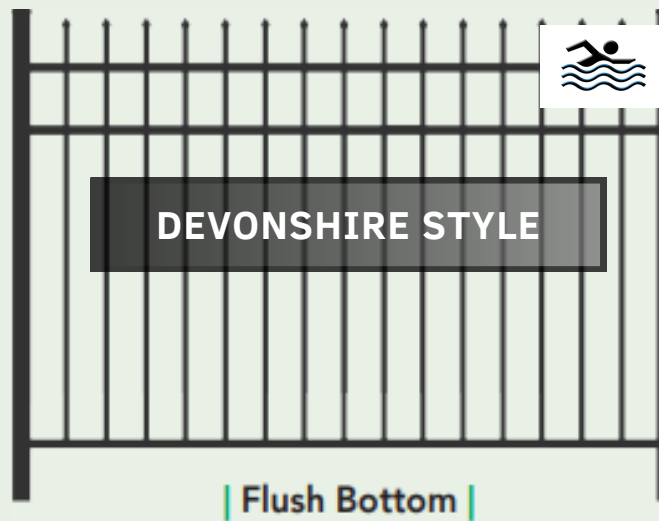

| Traditional Bottom |

| Extra Picket |

| Puppy Picket |

4' HIGH ORNAMENTAL- STRATFORD STYLE

Two-rail design with a commercial grade profile (3/4" pickets & 1-1/2" rails).
Available in black & bronze.

STRATFORD - MASONRY APPLICATION

54" HIGH ORNAMENTAL- RESIDENTIAL GRADE

54" & 57" HIGH ORNAMENTAL- RESIDENTIAL GRADE

- 6' WIDE PANELS & 2"X2" POSTS
- 5/8" PICKETS & 1" RAILS
- DESIGNED FOR RESIDENTIAL OUTDOOR APPLICATIONS REAR YARD SPACES & POOL ENCLOSURES
- MATCHING GATE DESIGNS (IN-LINE & ARCHED)
- STANDARD COLORS = BLACK & BRONZE (54" ONLY)

54" High Standard
Design

57" High Standard
Design

57" High Special
Order

*57" HEIGHT PROVIDES MINIMUM SPACING FOR POOL CODE
COMPLIANCE USING OPEN PICKET DESIGN*

5' HIGH ORNAMENTAL- RESIDENTIAL GRADE

WESTMOUNT STYLE

WESTMOUNT STYLE

4' WIDE WALK GATE

WESTMOUNT STYLE

CANTERBURY STYLE

8' WIDE DOUBLE GATE

5' HIGH ORNAMENTAL-RESIDENTIAL GRADE

- 6' WIDE PANELS & 2"X2" POSTS
- 5/8" PICKETS & 1" RAILS
- DESIGNED FOR RESIDENTIAL OUTDOOR APPLICATIONS IN FRONT & REAR YARD SPACES
- MATCHING GATE DESIGNS (IN-LINE & ARCHED)
- STANDARD COLOR = BLACK