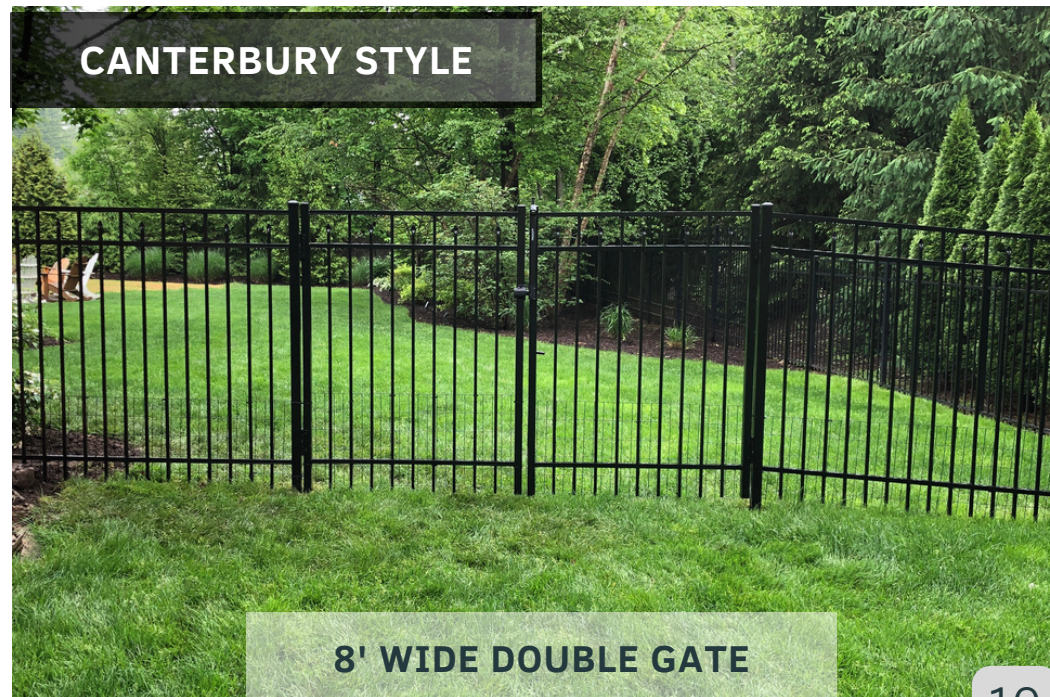

54" High Standard
Design

57" High Standard
Design

57" High Special
Order

*57" HEIGHT PROVIDES MINIMUM SPACING FOR POOL CODE
COMPLIANCE USING OPEN PICKET DESIGN*

5' HIGH ORNAMENTAL- RESIDENTIAL GRADE

WESTMOUNT STYLE

WESTMOUNT STYLE

4' WIDE WALK GATE

WESTMOUNT STYLE

CANTERBURY STYLE

8' WIDE DOUBLE GATE

5' HIGH ORNAMENTAL-RESIDENTIAL GRADE

- 6' WIDE PANELS & 2"X2" POSTS
- 5/8" PICKETS & 1" RAILS
- DESIGNED FOR RESIDENTIAL OUTDOOR APPLICATIONS IN FRONT & REAR YARD SPACES
- MATCHING GATE DESIGNS (IN-LINE & ARCHED)
- STANDARD COLOR = BLACK