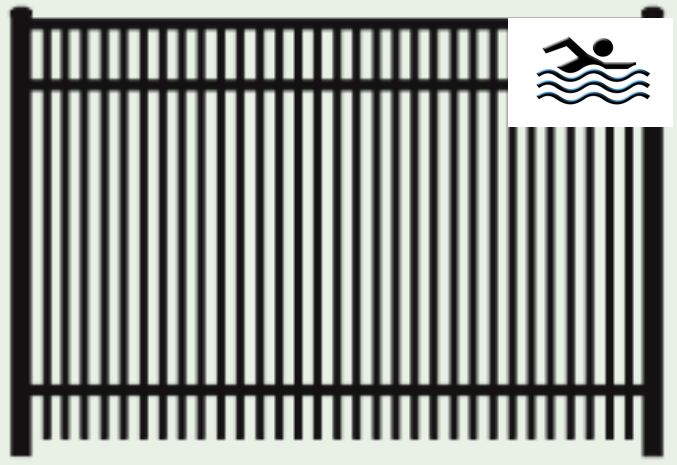

4' HIGH ORNAMENTAL- RESIDENTIAL GRADE

NOT POOL CODE COMPLIANT

3-Rail Alternating Pressed Pickets

CANTERBURY STYLE

CANTERBURY STYLE

3-Rail Alternating Pressed Pickets

WESTMOUNT STYLE

3-Rail Closed Picket

4' HIGH ORNAMENTAL-RESIDENTIAL GRADE

NOT POOL CODE COMPLIANT

- 6' WIDE PANELS & 2"X2" POSTS
- 5/8" PICKETS & 1" RAILS
- DESIGNED FOR RESIDENTIAL OUTDOOR APPLICATIONS IN FRONT & REAR YARD SPACES
- MATCHING GATE DESIGNS (IN-LINE & ARCHED)
- STANDARD COLOR = BLACK

WESTMOUNT STYLE

| Traditional Bottom |

Standard Designs

| Extra Picket |

Special Order

| Puppy Picket |

Special Order

CANTERBURY STYLE