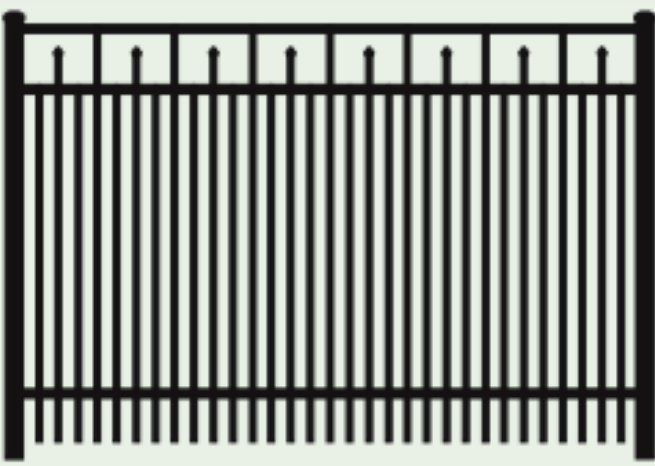

WESTMOUNT STYLE

| Traditional Bottom |

Standard Designs

| Extra Picket |

Special Order

| Puppy Picket |

Special Order

CANTERBURY STYLE

| Traditional Bottom |

| Extra Picket |

| Puppy Picket |

4' HIGH ORNAMENTAL- STRATFORD STYLE

Two-rail design with a commercial grade profile (3/4" pickets & 1-1/2" rails).
Available in black & bronze.

STRATFORD - MASONRY APPLICATION