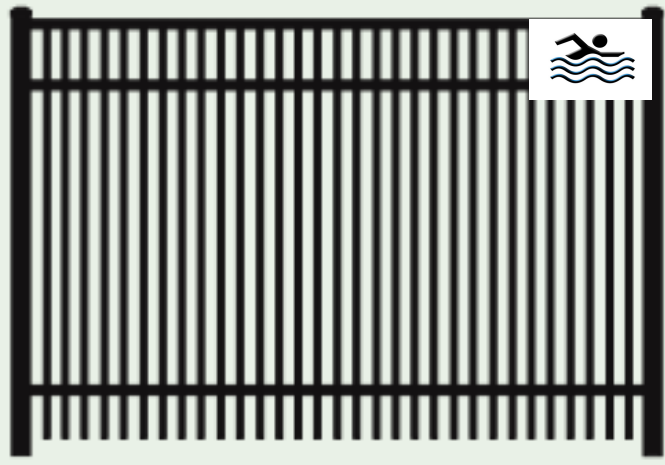

| Extra Picket |

Special Order