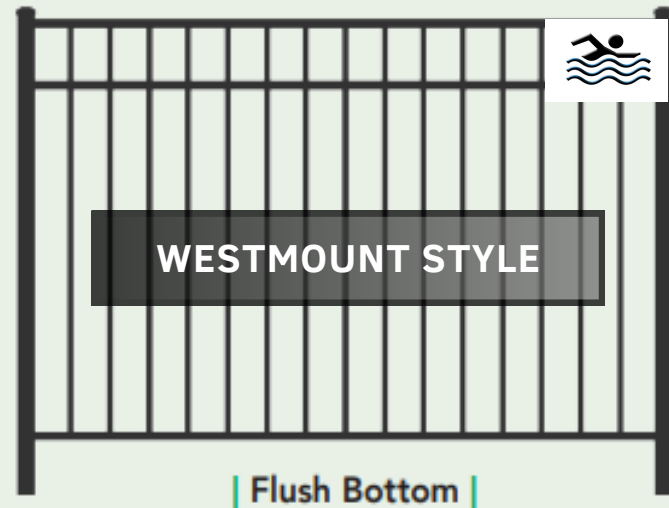

54" & 57" HIGH ORNAMENTAL- RESIDENTIAL GRADE

- 6' WIDE PANELS & 2"X2" POSTS
- 5/8" PICKETS & 1" RAILS
- DESIGNED FOR RESIDENTIAL OUTDOOR APPLICATIONS REAR YARD SPACES & POOL ENCLOSURES
- MATCHING GATE DESIGNS (IN-LINE & ARCHED)
- STANDARD COLORS = BLACK & BRONZE (54" ONLY)

54" High Standard
Design