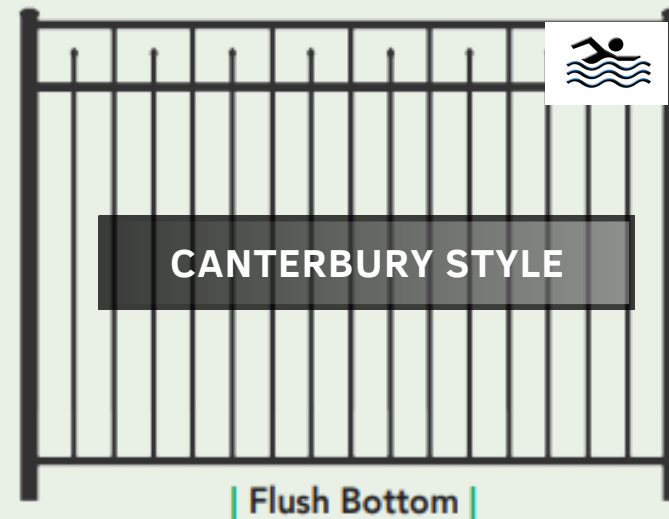

| Traditional Bottom |

| Extra Picket |

| Puppy Picket |

4' HIGH ORNAMENTAL- STRATFORD STYLE

Two-rail design with a commercial grade profile (3/4" pickets & 1-1/2" rails).
Available in black & bronze.

STRATFORD - MASONRY APPLICATION

54" HIGH ORNAMENTAL- RESIDENTIAL GRADE

54" & 57" HIGH ORNAMENTAL- RESIDENTIAL GRADE

- 6' WIDE PANELS & 2"X2" POSTS
- 5/8" PICKETS & 1" RAILS
- DESIGNED FOR RESIDENTIAL OUTDOOR APPLICATIONS REAR YARD SPACES & POOL ENCLOSURES
- MATCHING GATE DESIGNS (IN-LINE & ARCHED)
- STANDARD COLORS = BLACK & BRONZE (54" ONLY)

54" High Standard
Design

57" High Standard
Design

57" High Special
Order

*57" HEIGHT PROVIDES MINIMUM SPACING FOR POOL CODE
COMPLIANCE USING OPEN PICKET DESIGN*

5' HIGH ORNAMENTAL- RESIDENTIAL GRADE

WESTMOUNT STYLE