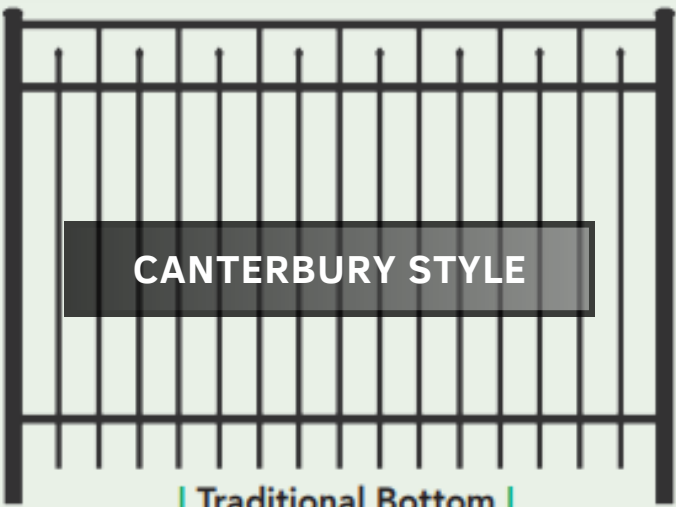

WESTMOUNT STYLE

| Traditional Bottom |

Standard Designs

| Extra Picket |

Special Order

| Puppy Picket |

Special Order

CANTERBURY STYLE

| Traditional Bottom |

| Extra Picket |

| Puppy Picket |

4' HIGH ORNAMENTAL- STRATFORD STYLE

Two-rail design with a commercial grade profile (3/4" pickets & 1-1/2" rails).
Available in black & bronze.

STRATFORD - MASONRY APPLICATION