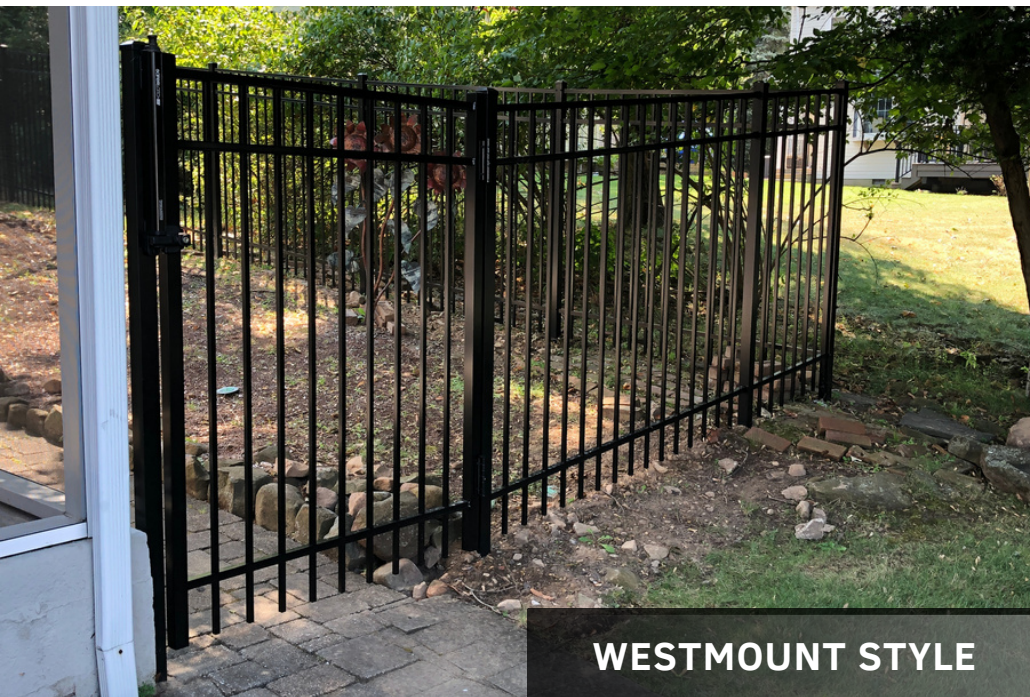

54" High Standard
Design

57" High Standard
Design

57" High Special
Order

*57" HEIGHT PROVIDES MINIMUM SPACING FOR POOL CODE
COMPLIANCE USING OPEN PICKET DESIGN*

5' HIGH ORNAMENTAL- RESIDENTIAL GRADE

WESTMOUNT STYLE

WESTMOUNT STYLE

4' WIDE WALK GATE

WESTMOUNT STYLE

CANTERBURY STYLE

8' WIDE DOUBLE GATE

5' HIGH ORNAMENTAL-RESIDENTIAL GRADE

- 6' WIDE PANELS & 2"X2" POSTS
- 5/8" PICKETS & 1" RAILS
- DESIGNED FOR RESIDENTIAL OUTDOOR APPLICATIONS IN FRONT & REAR YARD SPACES
- MATCHING GATE DESIGNS (IN-LINE & ARCHED)
- STANDARD COLOR = BLACK