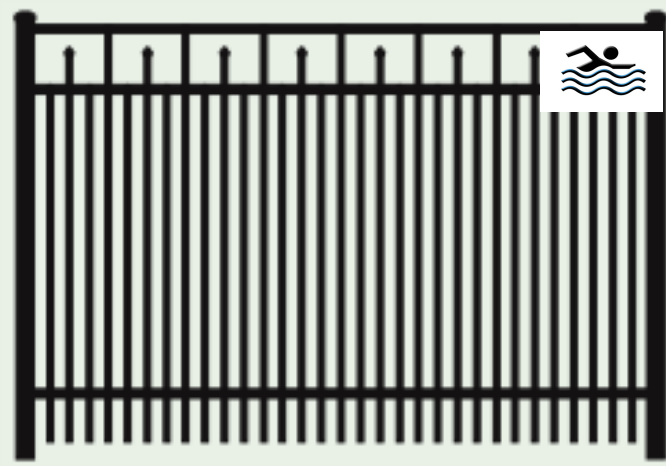

| Extra Picket |