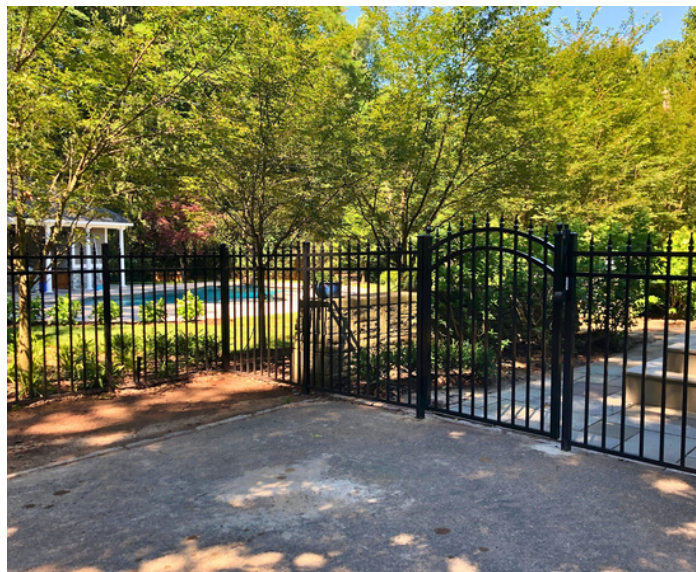

BEST GATE & FENCE

ORNAMENTAL FENCE

Ornamental Fence

Classic design meets low maintenance. Flexible aesthetics and functional design can be applied to residential and commercial properties for security, boundary, decorative enhancement or pool compliance. Powder coat color and design can be customized.