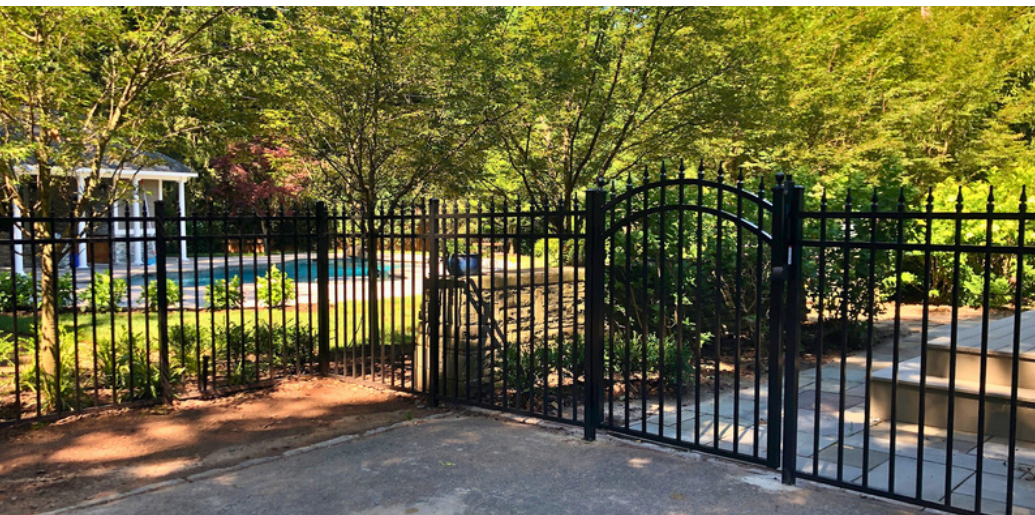

BEST GATE & FENCE

ORNAMENTAL FENCE

Ornamental Fence

Classic design meets low maintenance. Flexible aesthetics and functional design can be applied to residential and commercial properties for security, boundary, decorative enhancement or pool compliance. Powder coat color and design can be customized.

4' HIGH ORNAMENTAL- RESIDENTIAL GRADE

NOT POOL CODE COMPLIANT

3-Rail Alternating Pressed Pickets

CANTERBURY STYLE

CANTERBURY STYLE

3-Rail Alternating Pressed Pickets

WESTMOUNT STYLE

3-Rail Closed Picket

**54" HIGH COMMERCIAL
GRADE CONTINUOUS ARCH**

ORNAMENTAL STEEL

ORNAMENTAL STEEL

57" HIGH OPEN PICKET

DRIVEWAY GATES & AUTOMATION

PLEASE INQUIRE ABOUT CUSTOM ORNAMENTAL GATES & AUTOMATED OPERATION

OFFICE ADDRESS: