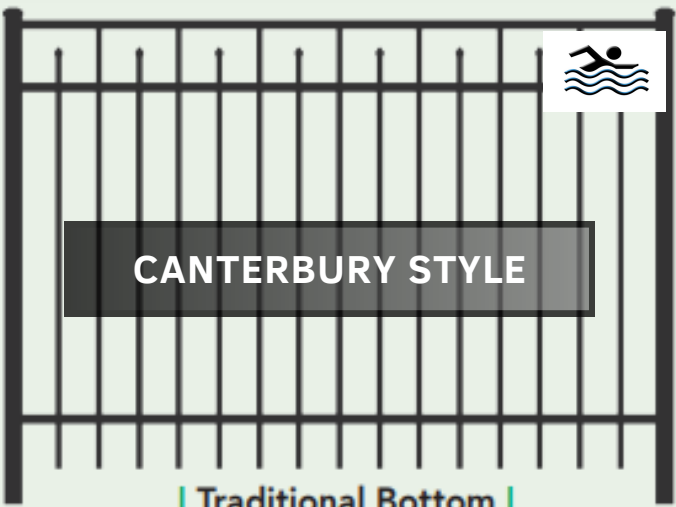

WESTMOUNT STYLE

4' WIDE WALK GATE

WESTMOUNT STYLE

CANTERBURY STYLE

8' WIDE DOUBLE GATE

5' HIGH ORNAMENTAL-RESIDENTIAL GRADE

- 6' WIDE PANELS & 2"X2" POSTS
- 5/8" PICKETS & 1" RAILS
- DESIGNED FOR RESIDENTIAL OUTDOOR APPLICATIONS IN FRONT & REAR YARD SPACES
- MATCHING GATE DESIGNS (IN-LINE & ARCHED)
- STANDARD COLOR = BLACK

WESTMOUNT STYLE

| Traditional Bottom |

Standard Designs

| Extra Picket |

Special Order

| Puppy Picket |

Special Order

CANTERBURY STYLE